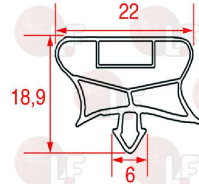

## Gaskets for refrigerators

**3186824 SNAP-IN GASKET - BAR 2200 mm**  
 magnetic - grey color  
 profile 1024

MISA

**3286090 SNAP-IN GASKET 1860x727 mm**  
 magnetic - grey color

MISA

**3286091 SNAP-IN GASKET 2000x1015 mm**  
 magnetic - grey color  
 3-sides gasket (2 long sides - 1 short side)

MISA LF-3186830

MISA

**3286089 SNAP-IN GASKET 2000x765 mm**  
 magnetic - grey color  
 3-sides gasket (2 long sides - 1 short side)

MISA