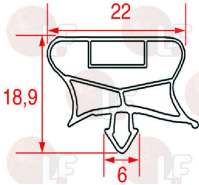

## Gaskets for refrigerators

**3186824 SNAP-IN GASKET - BAR 2200 mm**  
 magnetic - grey color  
 profile 1024

MISA

**3286090 SNAP-IN GASKET 1860x727 mm**  
 magnetic - grey color

MISA

**3286091 SNAP-IN GASKET 2000x1015 mm**  
 magnetic - grey color  
 3-sides gasket (2 long sides - 1 short side)

MISA LF-3186830

MISA

**3286089 SNAP-IN GASKET 2000x765 mm**  
 magnetic - grey color  
 3-sides gasket (2 long sides - 1 short side)

MISA