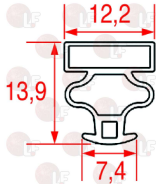

## Gaskets for refrigerators

**3186824 SNAP-IN GASKET - BAR 2200 mm**  
 magnetic - grey color  
 profile 1024

MISA

**3286090 SNAP-IN GASKET 1860x727 mm**  
 magnetic - grey color

MISA

**3286091 SNAP-IN GASKET 2000x1015 mm**  
 magnetic - grey color  
 3-sides gasket (2 long sides - 1 short side)

MISA LF-3186830

MISA

**3286089 SNAP-IN GASKET 2000x765 mm**  
 magnetic - grey color  
 3-sides gasket (2 long sides - 1 short side)

MISA